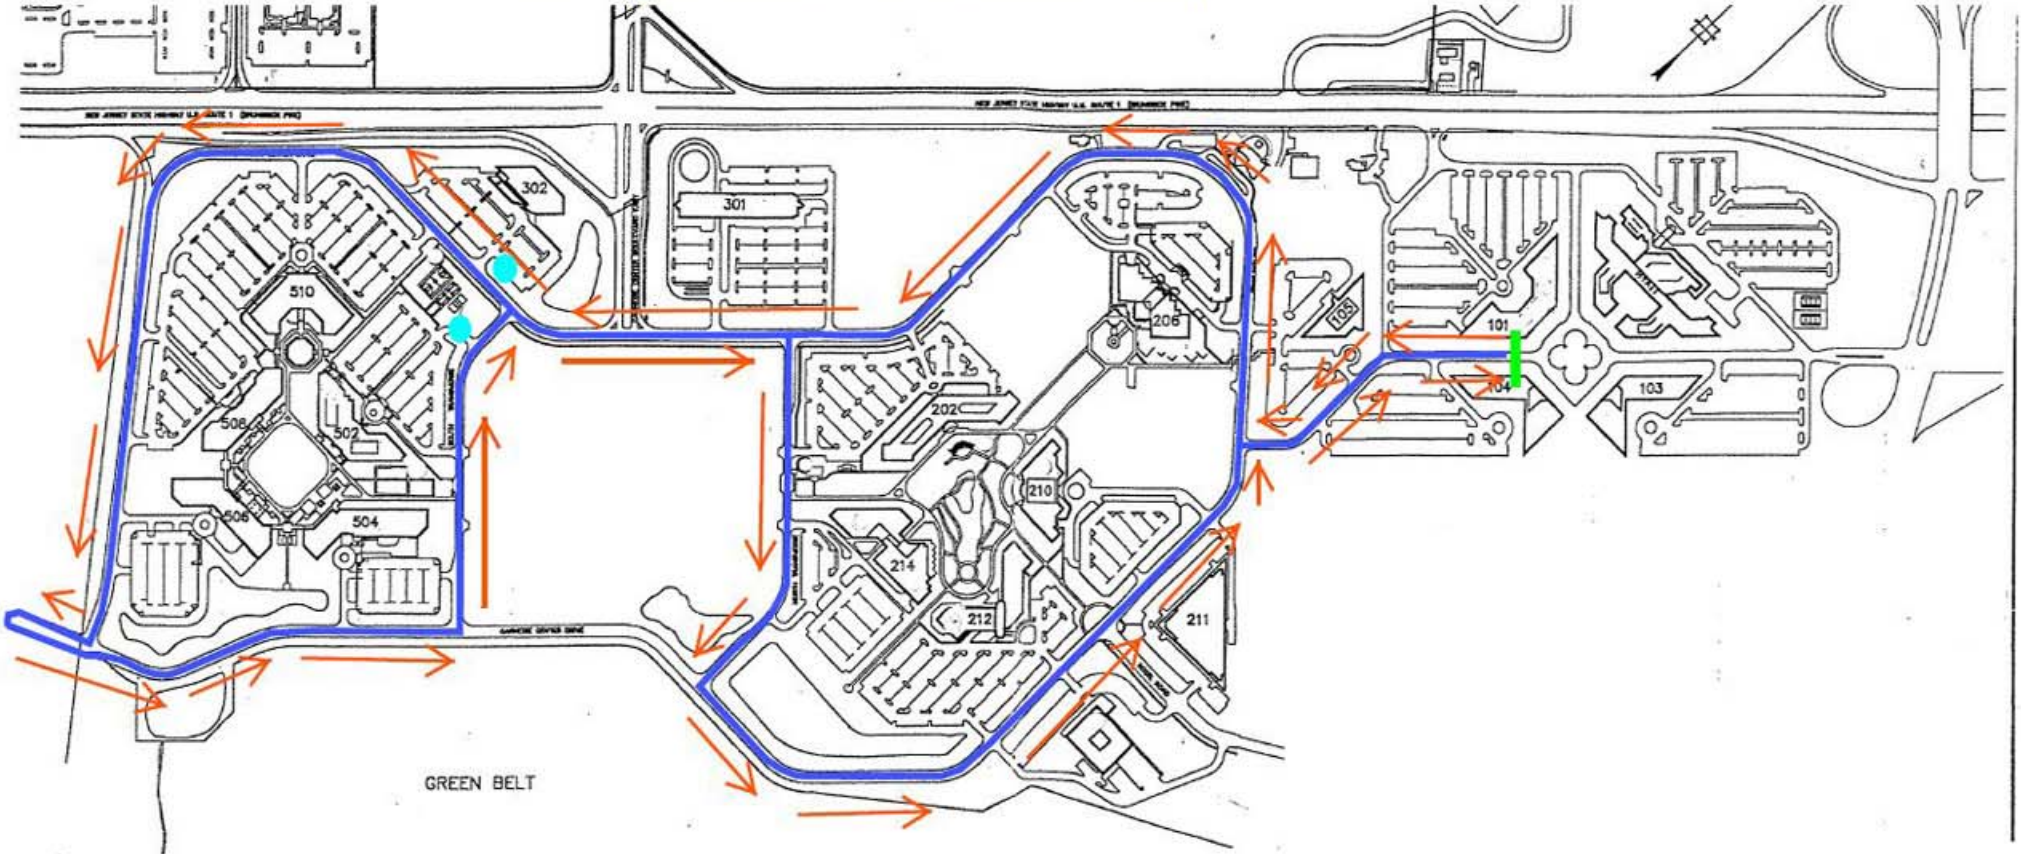

Carnegie Center 5K Race Course Map

GREEN BELT

 Water Stations

 5K Start and Finish Line